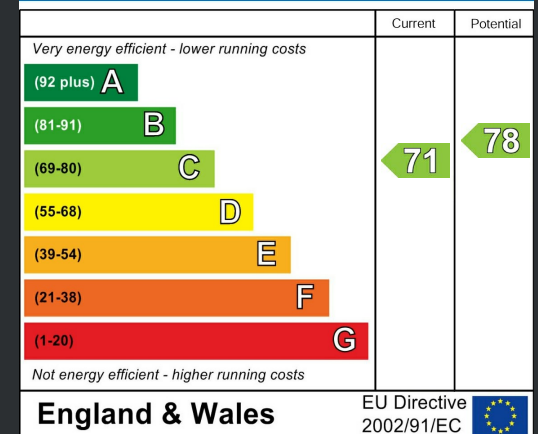

Current Tenancy
07/08/2022 06/08/2022
 $£346.66 \times 6 = £2,079.96$

PROPERTY FLOORPLAN

Measurements:

Energy Efficiency Rating

More 5 Star Customer Reviews than any other Agent based in the North East on allAgents.co.uk